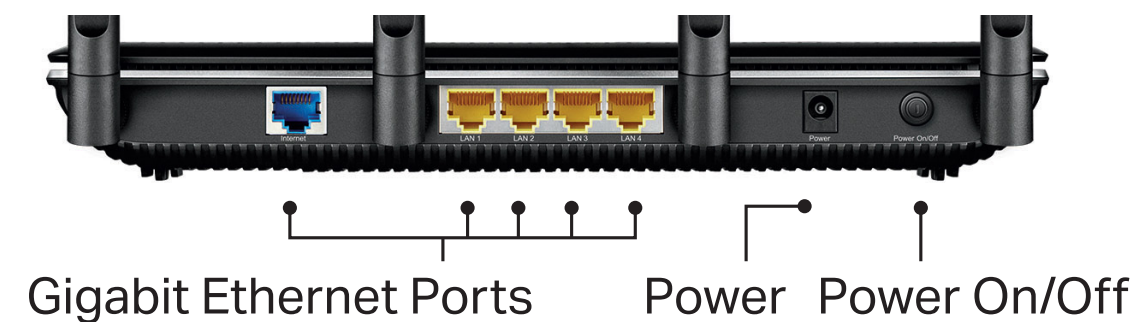

Specifications

Hardware

- Ethernet Ports:
  4 10/100/1000Mbps LAN Ports & 1 10/100/1000Mbps WAN Port
- USB Port: 1 USB 3.0 Port + 1 USB 2.0 Port
- Button: WPS Button, Reset Button, WiFi On/Off Button, LED On/Off Button, Power On/Off Button
- Antenna: 4 Dual Band Detachable Antennas
- Dimensions (W x D x H): 10.4×7.8×1.5 in. (263.8×197.8×37.3mm)

Wireless

- Wireless Standards: IEEE 802.11ac/n/a 5GHz, IEEE 802.11b/g/n 2.4GHz
- Frequency: 2.4GHz and 5GHz
- Signal Rate: 1733Mbps at 5GHz, 800Mbps at 2.4GHz
- Transmit Power: FCC: <30dBm
- Reception Sensitivity:
  - 5GHz: 11a: -93dBm
    - 11n HT20: -92dBm
    - 11n HT40: -90dBm
    - 11 ac VHT20: -92dBm
    - 11 ac VHT40: -90dBm
    - 11ac VHT80: -87dBm
  - 2.4GHz: 11g: -95dBm
    - 11n HT20: -94dBm
    - 11n HT40: -92dBm
    - 11ac VHT20: -94dBm
    - 11ac VHT40: -92dBm
- Wireless Function: Enable/Disable Wireless Radio, WMM, Wireless Statistics
- Wireless Security: WPA/WPA2, WPA/WPA2-PSK encryptions