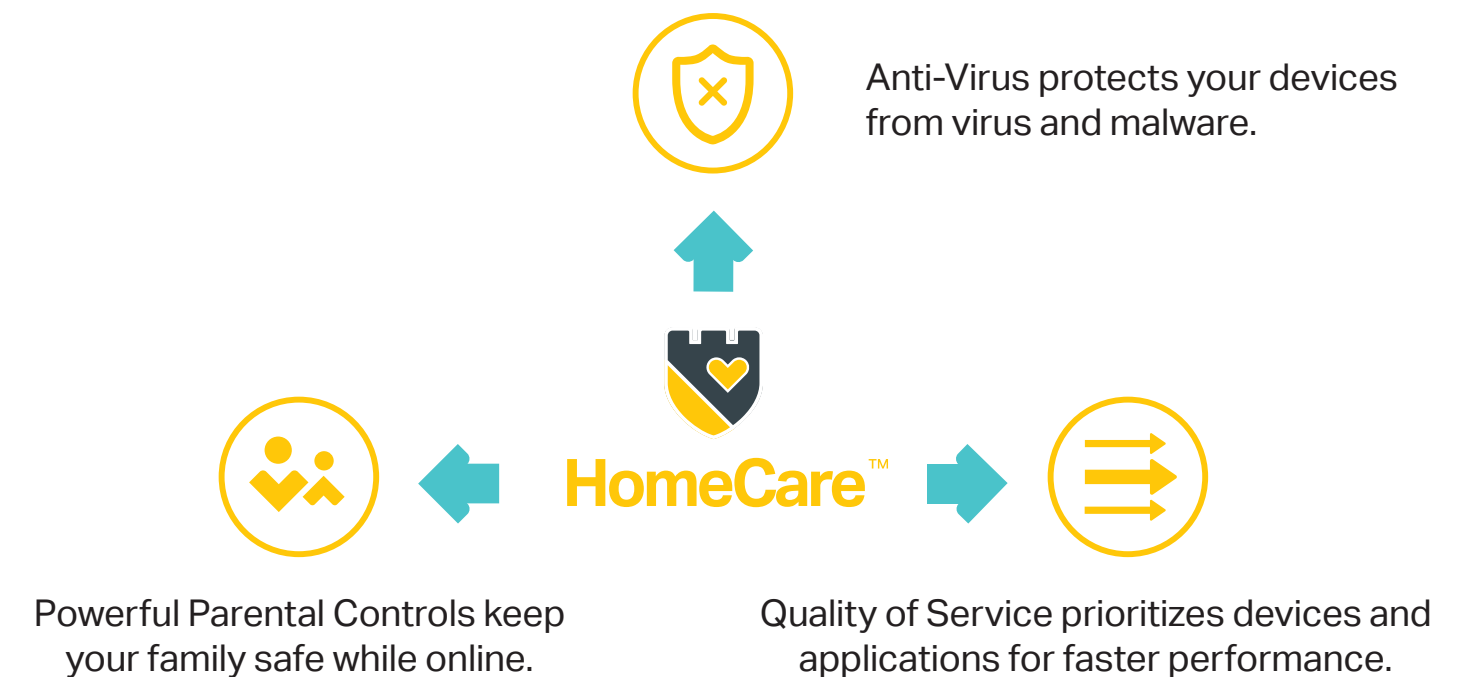

AC2600 MU-MIMO Wi-Fi Router

Archer C2700

Highlights

Stable, Far-Reaching Wi-Fi

4 high-performance antennas deliver Wi-Fi signal to every corner of your home, greatly outperforming internal antennas. Beamforming technology dramatically improves wireless coverage and helps provide stronger, more reliable connections.

Regular Router

Archer C2700

HomeCare™ for Comprehensive Threat Protection

TP-Link HomeCare™, powered by Trend Micro™, protects every device from the latest cyber threats with powerful security, built-in antivirus and cutting-edge intrusion prevention, comprehensively creating a highly-protected smart home environment.

Highlights

MU-MIMO 4x Faster Connections

MU-MIMO technology serves multiple devices at once, reducing wait time, increasing Wi-Fi throughput for every device and making each stream more efficient.

Airtime Fairness

Equally divides attention between new devices like your gaming rig and older devices to improve Wi-Fi performance and reliability without limiting your network.

Highlights

Band Steering

Band steering technology surveys the Wi-Fi environment to intelligently assign devices to the best available band, giving each device optimized connection and throughput.