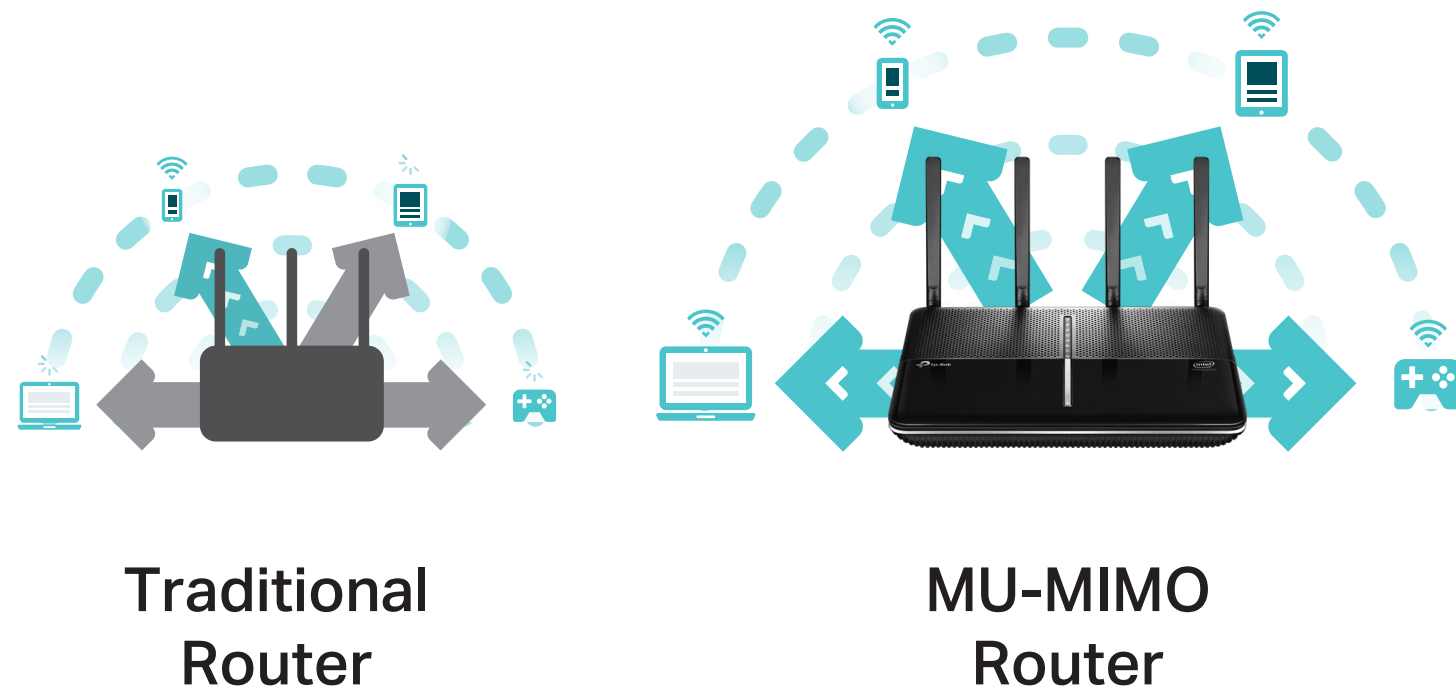

AC2600 MU-MIMO Wi-Fi Router

Archer C2700

Highlights

Stable, Far-Reaching Wi-Fi

4 high-performance antennas deliver Wi-Fi signal to every corner of your home, greatly outperforming internal antennas. Beamforming technology dramatically improves wireless coverage and helps provide stronger, more reliable connections.

Regular Router

Archer C2700

HomeCare™ for Comprehensive Threat Protection

TP-Link HomeCare™, powered by Trend Micro™, protects every device from the latest cyber threats with powerful security, built-in antivirus and cutting-edge intrusion prevention, comprehensively creating a highly-protected smart home environment.

Highlights

MU-MIMO 4x Faster Connections

MU-MIMO technology serves multiple devices at once, reducing wait time, increasing Wi-Fi throughput for every device and making each stream more efficient.

Airtime Fairness

Equally divides attention between new devices like your gaming rig and older devices to improve Wi-Fi performance and reliability without limiting your network.

Highlights

Band Steering

Band steering technology surveys the Wi-Fi environment to intelligently assign devices to the best available band, giving each device optimized connection and throughput.