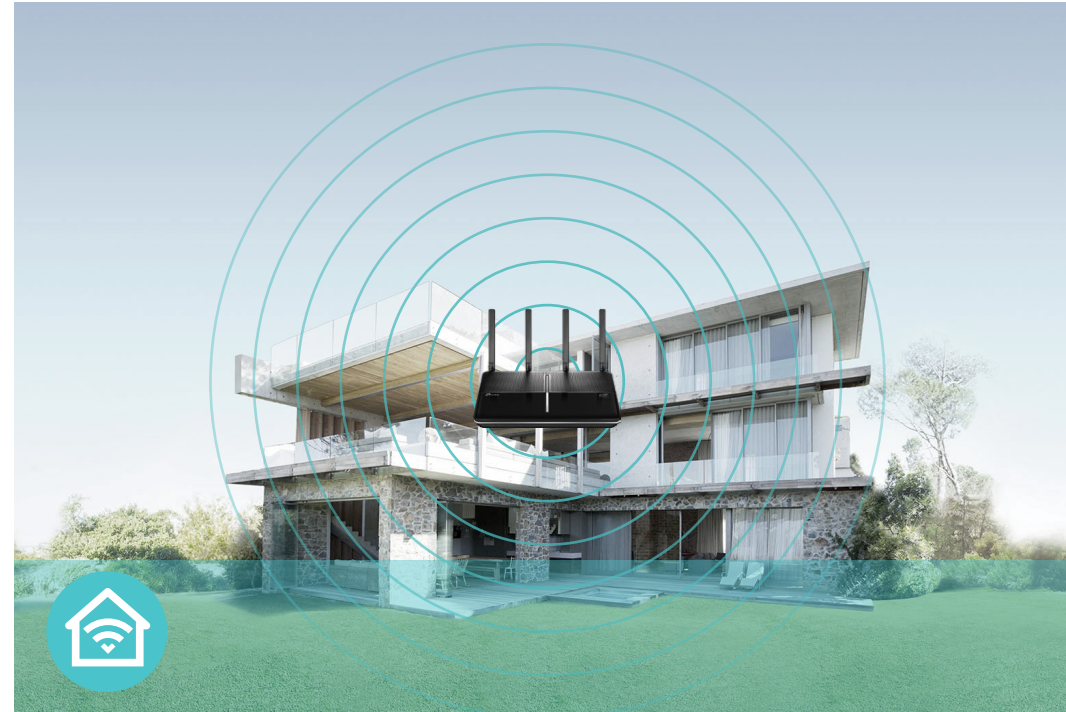

AC2600 MU-MIMO Wi-Fi Router

Archer C2700

Highlights

Stable, Far-Reaching Wi-Fi

4 high-performance antennas deliver Wi-Fi signal to every corner of your home, greatly outperforming internal antennas. Beamforming technology dramatically improves wireless coverage and helps provide stronger, more reliable connections.

Equally divides attention between new devices like your gaming rig and older devices to improve Wi-Fi performance and reliability without limiting your network.

Highlights

Band Steering

Band steering technology surveys the Wi-Fi environment to intelligently assign devices to the best available band, giving each device optimized connection and throughput.

Wi-Fi Range

- **Ultimate Range Wi-Fi** – 4 dual band detachable high-performance antennas with a high-powered amplifier ensure widespread Wi-Fi coverage and a stable connection
- **Intel® Home Wi-Fi Chipset** – Helps deliver consistent and powerful signal strength to multiple devices at the same time