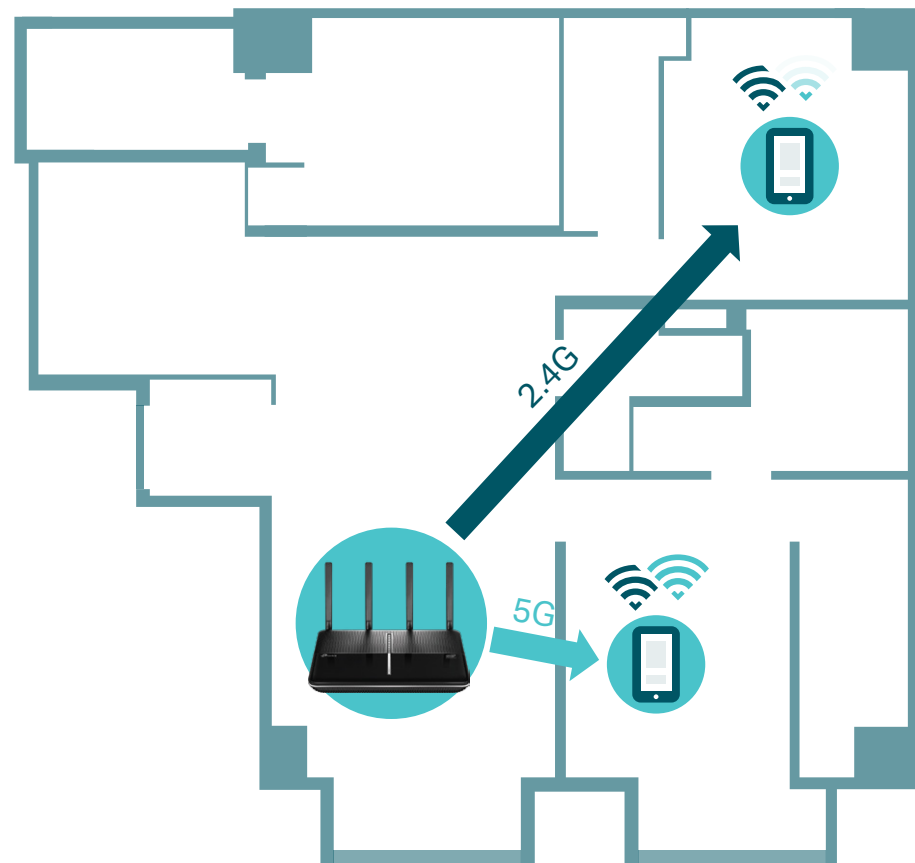

Highlights

MU-MIMO 4x Faster Connections

MU-MIMO technology serves multiple devices at once, reducing wait time, increasing Wi-Fi throughput for every device and making each stream more efficient.

Airtime Fairness

Equally divides attention between new devices like your gaming rig and older devices to improve Wi-Fi performance and reliability without limiting your network.

Highlights

Band Steering

Band steering technology surveys the Wi-Fi environment to intelligently assign devices to the best available band, giving each device optimized connection and throughput.