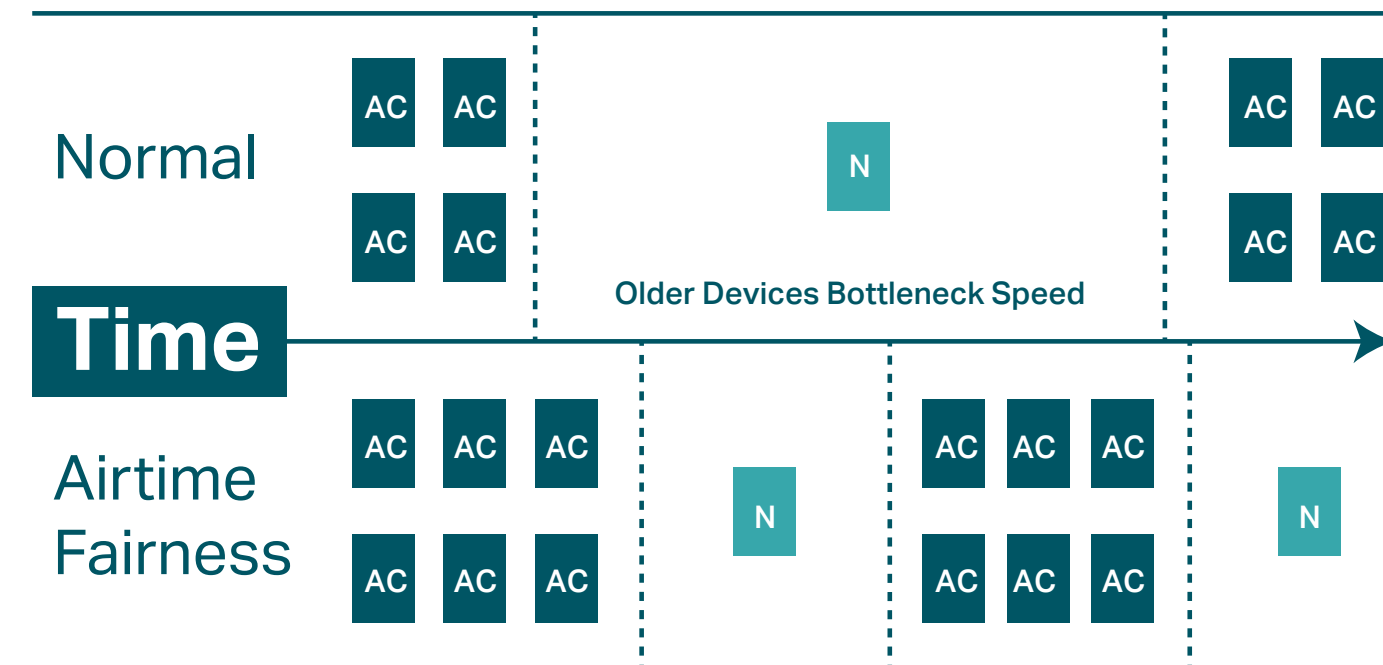

Highlights

MU-MIMO 4x Faster Connections

MU-MIMO technology serves multiple devices at once, reducing wait time, increasing Wi-Fi throughput for every device and making each stream more efficient.

Airtime Fairness

Equally divides attention between new devices like your gaming rig and older devices to improve Wi-Fi performance and reliability without limiting your network.

Highlights

Band Steering

Band steering technology surveys the Wi-Fi environment to intelligently assign devices to the best available band, giving each device optimized connection and throughput.

Wi-Fi Range

- **Ultimate Range Wi-Fi** – 4 dual band detachable high-performance antennas with a high-powered amplifier ensure widespread Wi-Fi coverage and a stable connection
- **Intel® Home Wi-Fi Chipset** – Helps deliver consistent and powerful signal strength to multiple devices at the same time